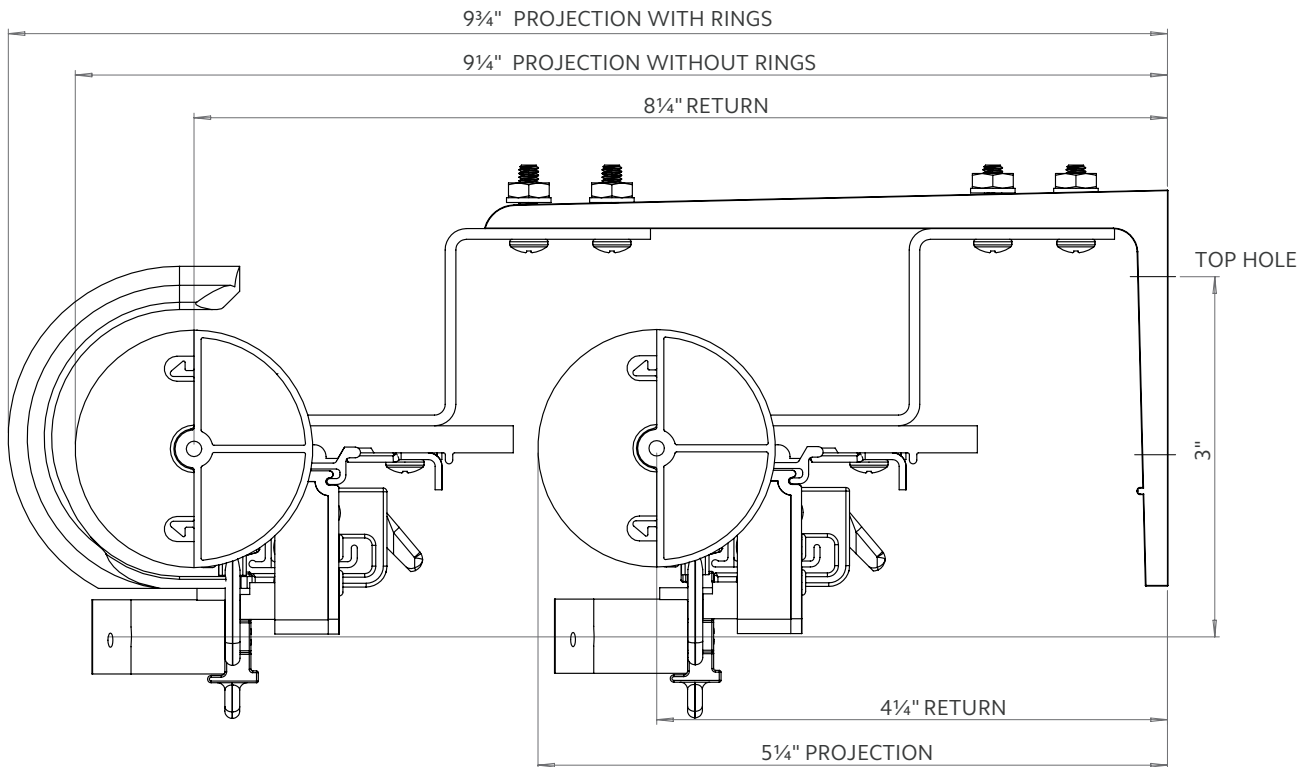

Double Estate™ Rod Mounting Guide

This guide will help you mount your Double Estate™ Rod in two optional ways.

Level Mounting

- Use item numbers 94125090/025, 94130090/025 and 1796061 to mount two decorative Estate™ rods onto one double bracket.
- Using these items will mount the rods in a level position.

94125090/025

94130090/025

1796061

Staggered Mounting

- Use item numbers 71132006/012/110/062 and 94130090/025 to mount two decorative Estate™ rods onto one double bracket. Using these items will mount the rods in a staggered position.